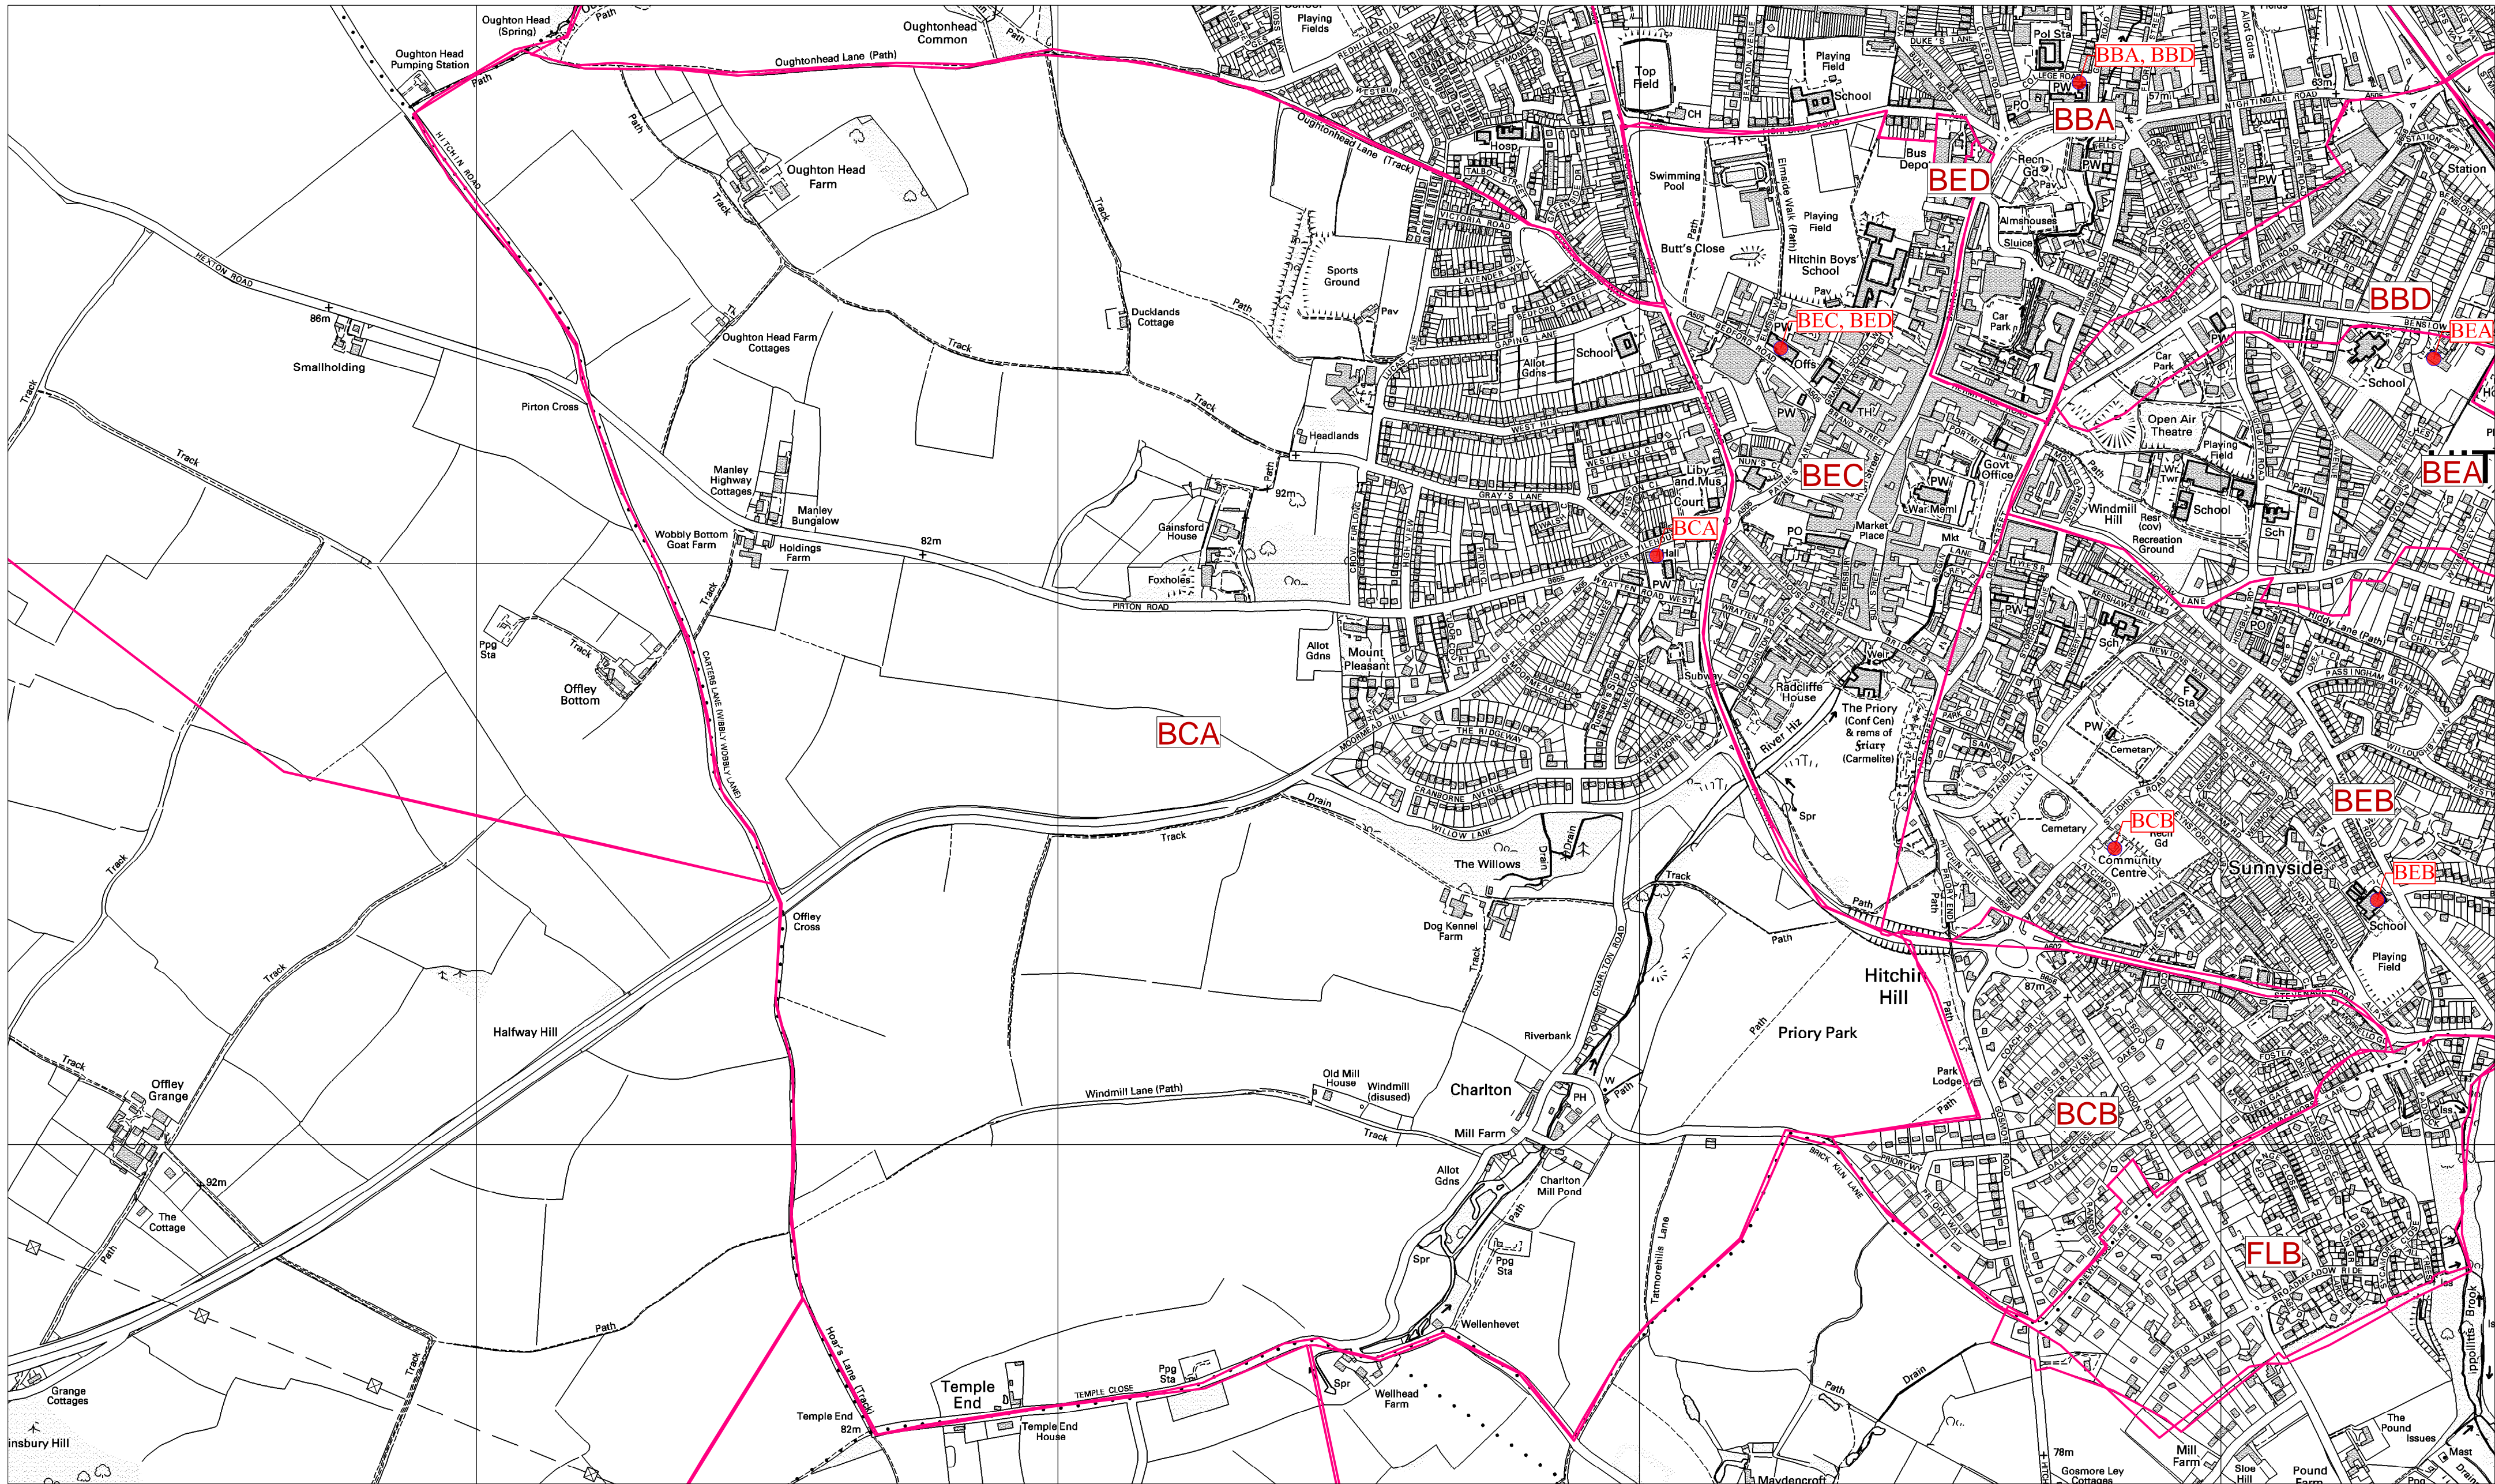

Polling Area - BCA - Hitchin Priory Ward

Scale: 1:?
Date: 08:11:13